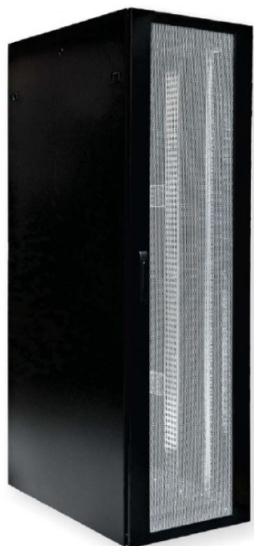

Product Information

4DC cabinet, BKT 45U, 600/1000/2100 W/D/H mm. one-piece perforated front door, RAL 9005 black

Card No. PI_S4DC4560103411.3_02.16

Standards

EIA-310-D, IEC 60297-1, IEC 60297-2, ROHS

Features

- Material: steel sheet
- Front door: one-piece perforated
- Rear door: two-piece perforated
- Side walls: steel sheet
- Load capacity: 1500 kg
- IP rating: 20
- Colour: RAL 9005

Performance/Variants

Type	Width (mm)	Depth (mm)	Height (mm)	Index
45U	600	1000	2100	S4DC4560103411.3